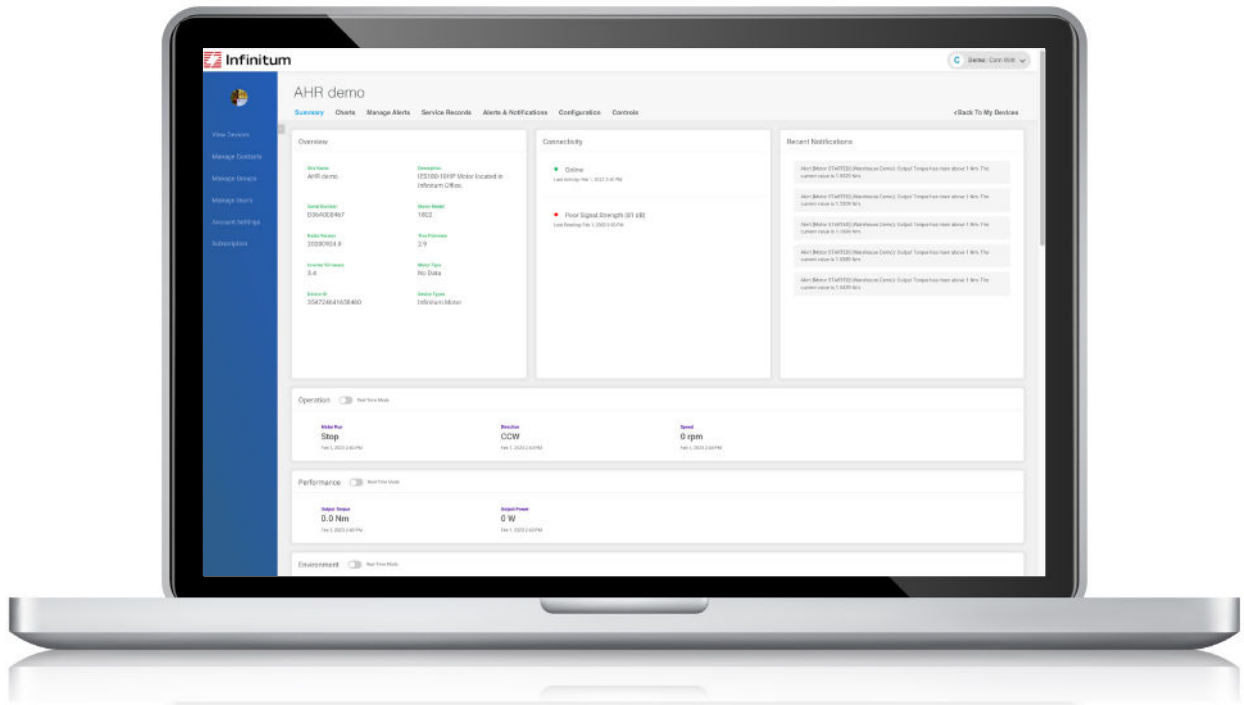

Device summary